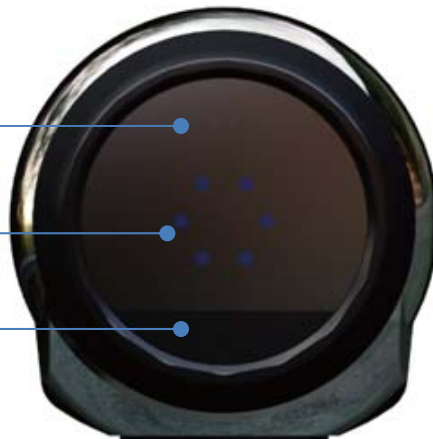

- Dimension : 60 x 61.5 x 70mm³

- Detection Distance: 10-20 cm

- Detection Angle: 60° diagonal

Accept call

Reject Call

Volume Up

Volume Down

End Call

Function

Gesture Sensor

Gesture Response & Volume LED

Microphone

Speaker

Micro USB

On/Off Switch